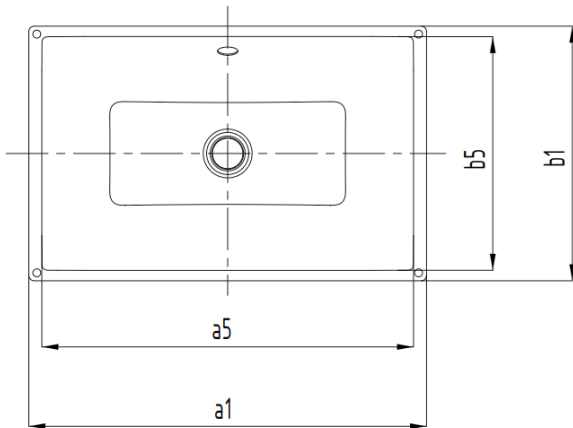

Brand : KALDEWEI, Germany
 Name : Puro 3161 Undercounter Basin
 Item Code : 9011 0600 3001
 Designer : Anke Solomon
 Color / Finish: Alpine White
 Dimensions : Overall (LxWxH in cm)
 90 x 38.5 x 12.5cm

Product info:

- With overflow
- Without tap platform
- With easy clean finish
- Kaldewei Steel Enamel

Model No.	3161	
External length	a1	900 mm
Internal length	a5	860 mm
External width	b1	385 mm
Internal width	b5	354 mm
Distance basin surface to bottom edge of waste hole	c12	125 mm
Distance outer edge to centre of waste hole	f5	192,5 mm
Weight of the enamelled washbasin in kg		8,9