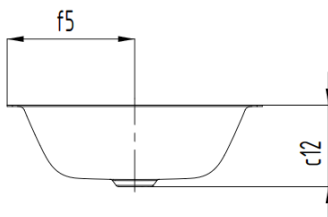

Product info:

- With overflow
- Without tap platform
- With easy clean finish
- Kaldewei Steel Enamel

Model No.	3161	
External length	a1	900 mm
Internal length	a5	860 mm
External width	b1	385 mm
Internal width	b5	354 mm
Distance basin surface to bottom edge of waste hole	c12	125 mm
Distance outer edge to centre of waste hole	f5	192,5 mm
Weight of the enamelled washbasin in kg		8,9